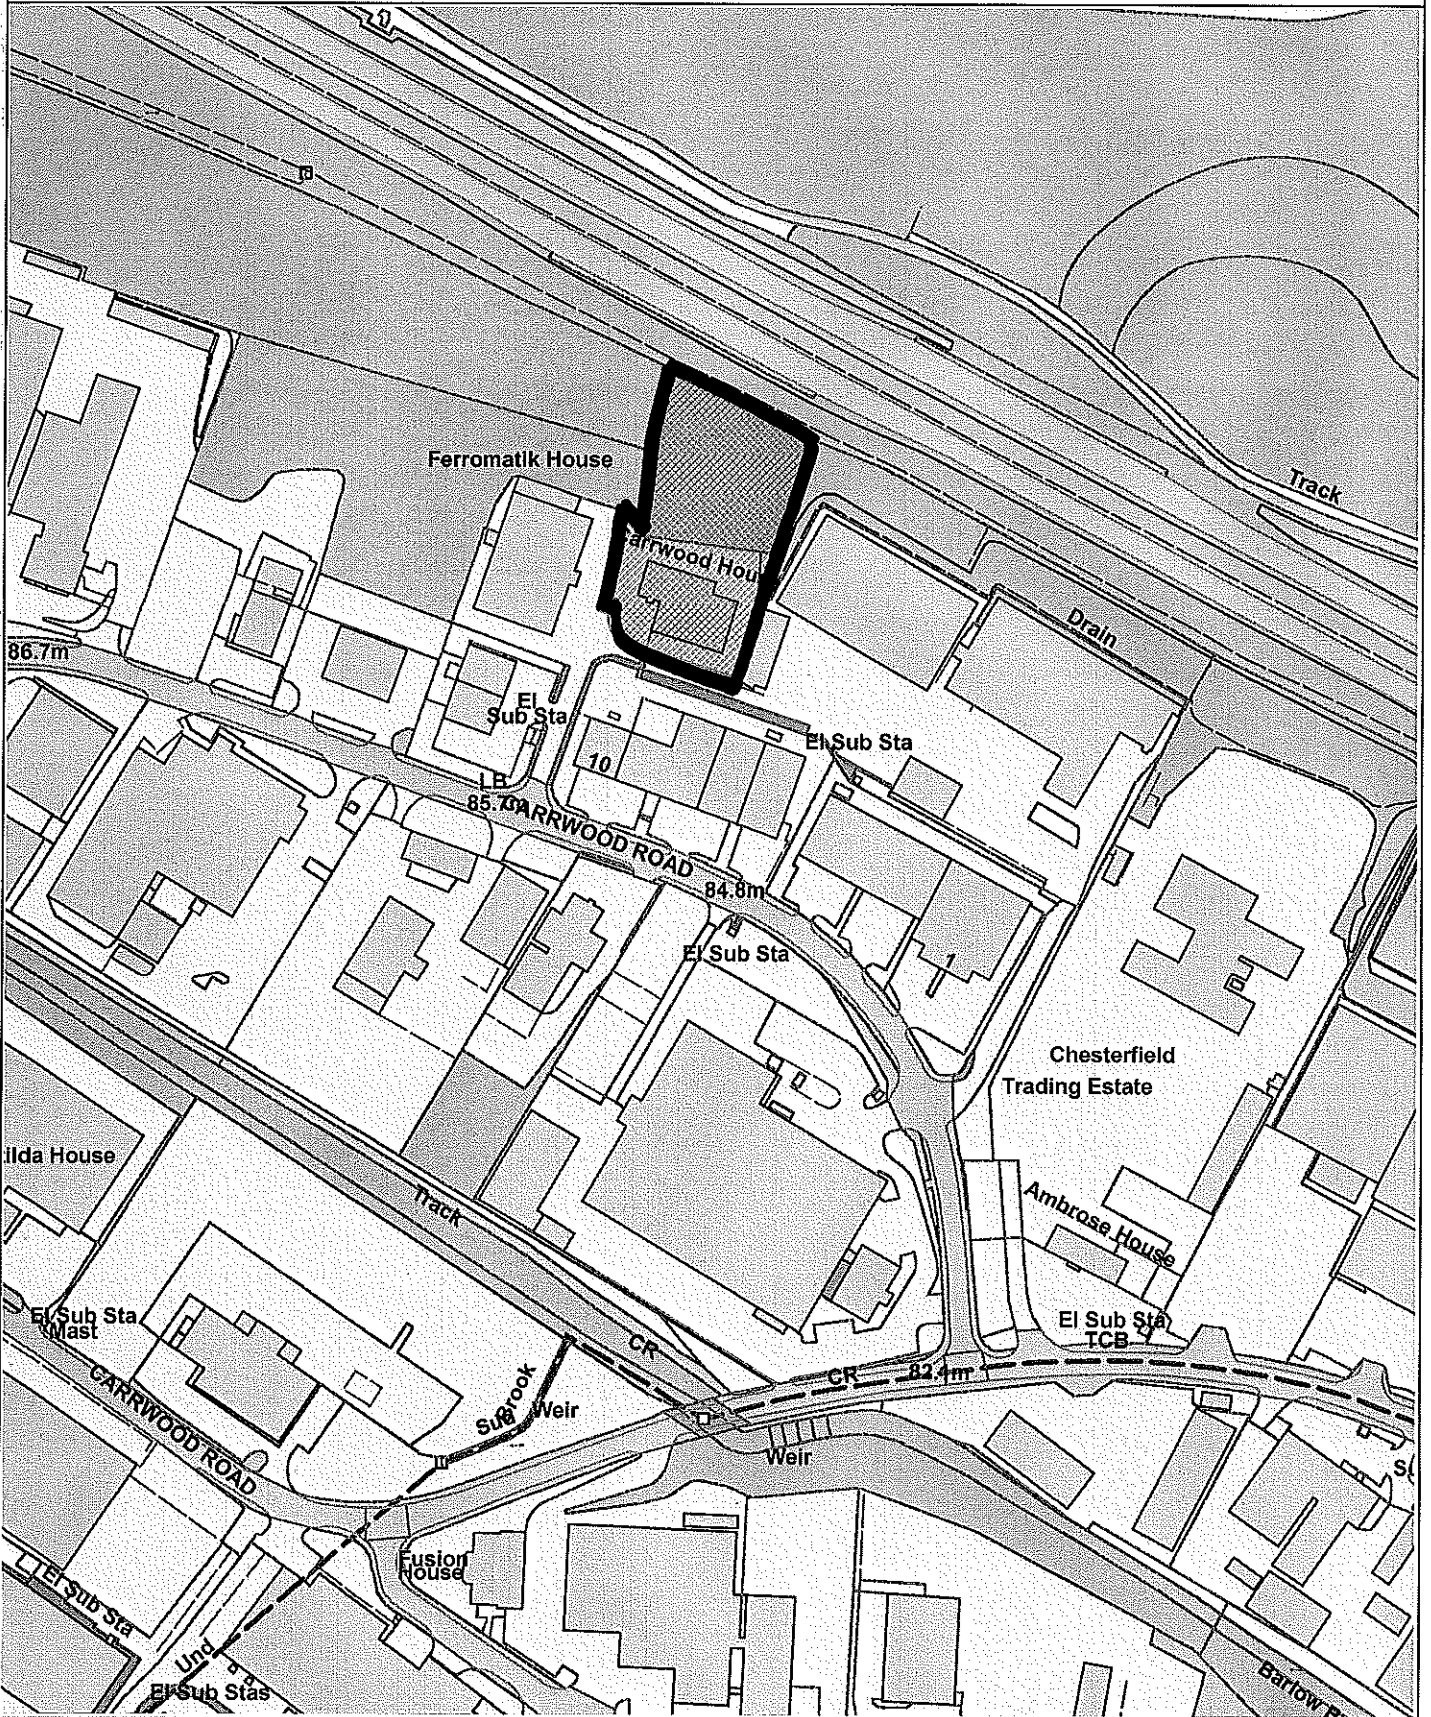

Planning Committee-CHE/18/00377/FUL-Carrwood Hse, Carrwood Rd

CHESTERFIELD
BOROUGH COUNCIL

Reproduced from the Ordnance Survey map with the permission of the Controller of Her Majesty's Stationery Office © Crown Copyright 2012.
Unauthorised reproduction infringes Crown Copyright and may lead to prosecution or civil proceedings.
Chesterfield Borough Council Licence No. 100018505 (2017)

Scale 1:2646